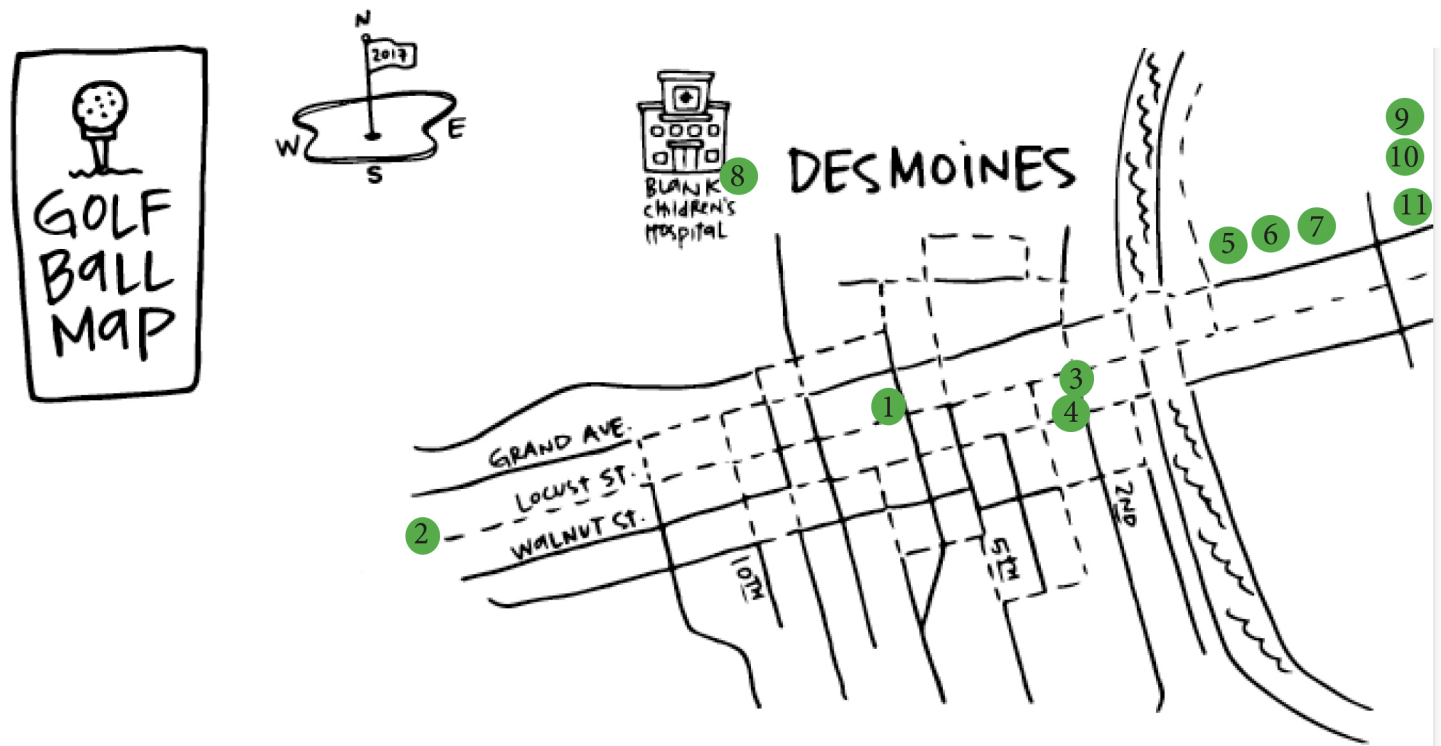

Locations

1. Greater Des Moines Partnership and Downtown Community Alliance
Artist: Jenna Brownlee
7th and Locust
2. Meredith Corporation
Artist: Van Holmgren
17th and Locust
3. Bankers Trust
Artist: Sticks
Cowles Commons
4. LightEdge Solutions
Artist: Tia Rodemeyer
Cowles Commons
5. Storey Kenworthy and Allsteel
Artist: Meanz Chan
Brenton Skating Plaza
6. McWane Valve and Hydrant Group
Artist: Jill Wells
Brenton Skating Plaza
7. EquitTrust Life Insurance Company
Artist: Libby Crimmings
Brenton Skating Plaza
8. Blank Children's Hospital
Artist: Blank Children's Hospital
Art Therapy Program and Little Artists
9. Catch Des Moines
Artist: Anna Frederick
State Historical Museum of Iowa
10. Polk County Board of Supervisors
Artist: Amy Putney Koenig
State Historical Museum of Iowa
11. HOLMES MURPHY & ASSOCIATES
Artist: Jimmy Navarro
State Historical Museum of Iowa
12. Wells Fargo
Artist: Kelsey Lampe
West Des Moines Art Pocket
13. Athene
Artist: Christine Hilbert
West Des Moines Art Pocket
14. Solheim Cup
Artist: Ramona Lambert
West Des Moines Art Pocket

15. Solheim Cup Community Ball
Artist: Laura Palmer and Community Members
On view at Solheim Cup
16. City of Clive
Artist: Ben Schuh
Clive Public Library
17. City of Clive
Artist: Ben Schuh
Aasheim Plaza, Clive
18. City of Norwalk and HBA of Greater Des Moines
Artist: Jami Milne
Norwalk