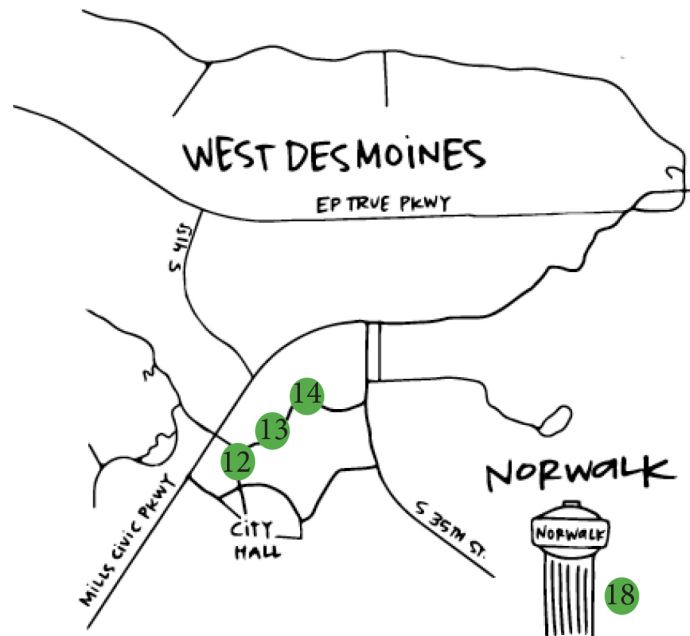

Locations

1. Greater Des Moines Partnership and Downtown Community Alliance
Artist: Jenna Brownlee
7th and Locust
2. Meredith Corporation
Artist: Van Holmgren
17th and Locust
3. Bankers Trust
Artist: Sticks
Cowles Commons
4. LightEdge Solutions
Artist: Tia Rodemeyer
Cowles Commons
5. Storey Kenworthy and Allsteel
Artist: Meanz Chan
Brenton Skating Plaza
6. McWane Valve and Hydrant Group
Artist: Jill Wells
Brenton Skating Plaza
7. EquitTrust Life Insurance Company
Artist: Libby Crimmings
Brenton Skating Plaza
8. Blank Children's Hospital
Artist: Blank Children's Hospital
Art Therapy Program and Little Artists
9. Catch Des Moines
Artist: Anna Frederick
State Historical Museum of Iowa
10. Polk County Board of Supervisors
Artist: Amy Putney Koenig
State Historical Museum of Iowa
11. HOLMES MURPHY & ASSOCIATES
Artist: Jimmy Navarro
State Historical Museum of Iowa
12. Wells Fargo
Artist: Kelsey Lampe
West Des Moines Art Pocket
13. Athene
Artist: Christine Hilbert
West Des Moines Art Pocket
14. Solheim Cup
Artist: Ramona Lambert
West Des Moines Art Pocket

15. Solheim Cup Community Ball
Artist: Laura Palmer and Community Members
On view at Solheim Cup
16. City of Clive
Artist: Ben Schuh
Clive Public Library
17. City of Clive
Artist: Ben Schuh
Aasheim Plaza, Clive
18. City of Norwalk and HBA of Greater Des Moines
Artist: Jami Milne
Norwalk